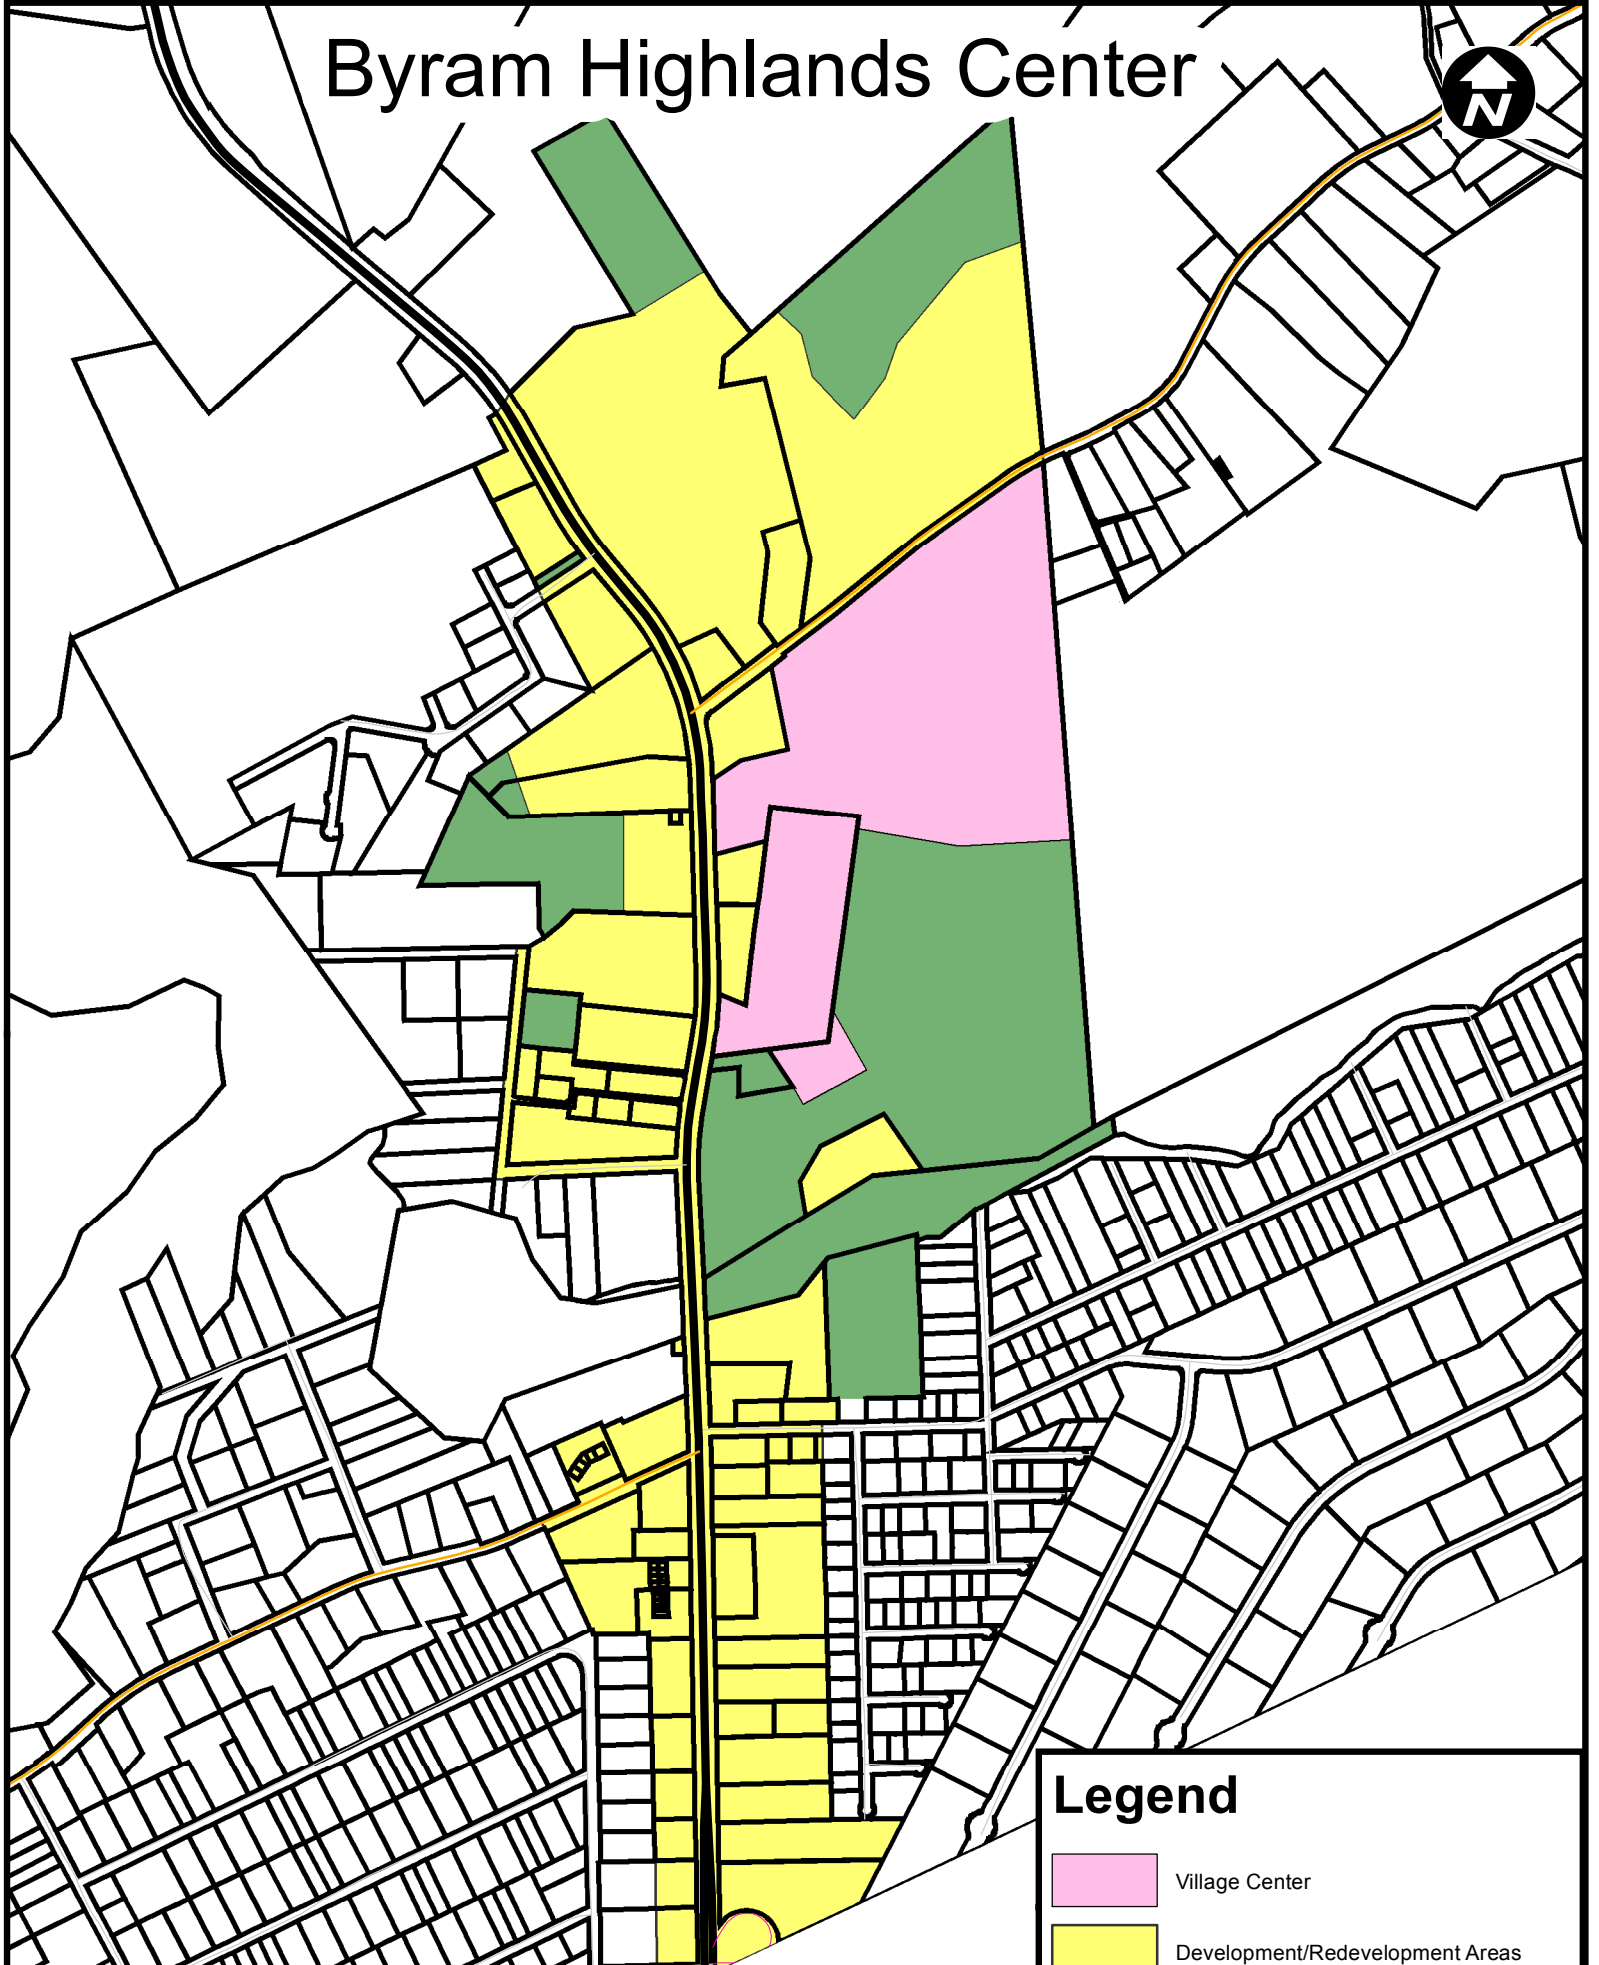

## Legend

-  Village Center
-  Development/Redevelopment Areas
-  Highlands Environmental Resource Sites

0 0.04 0.08 0.16 0.24 0.32 Miles